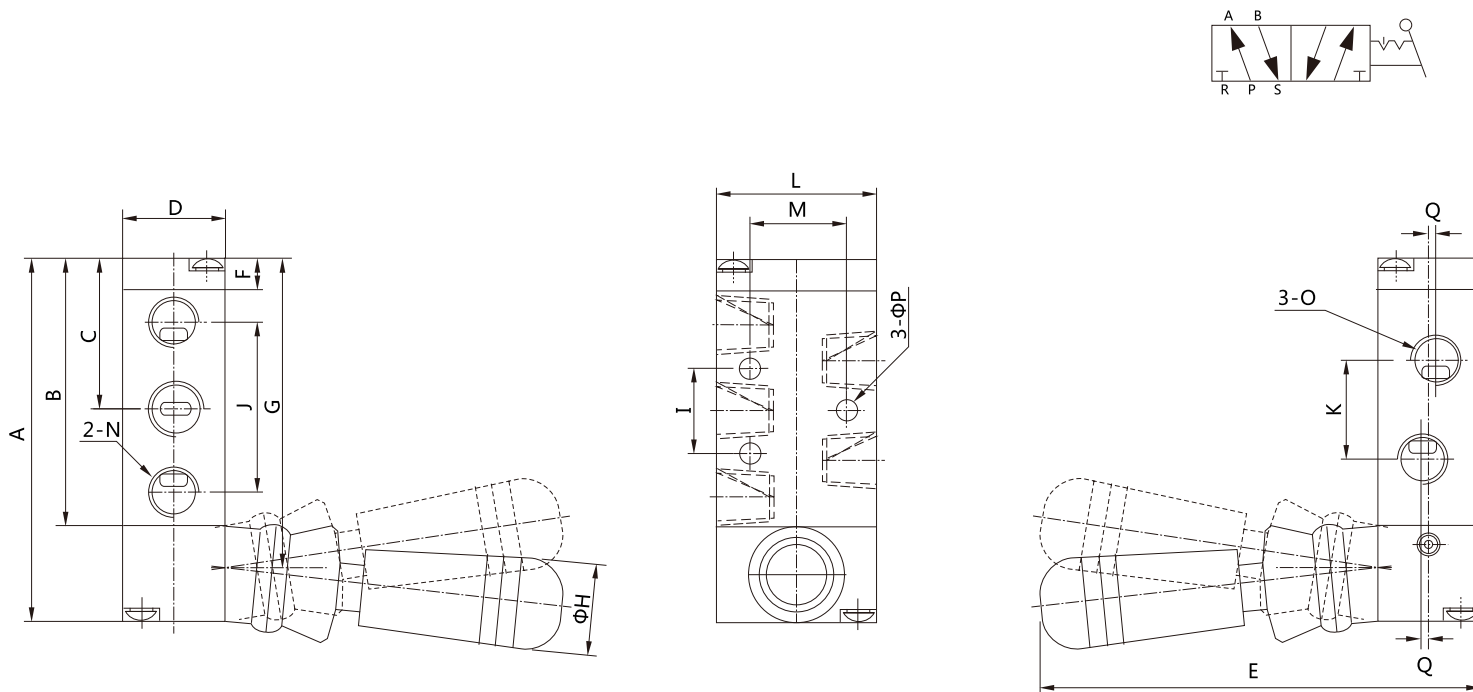

BH系列手板閥 / BH Hand-draw Valve

外型尺寸圖 / Overall Dimension Drawing (mm)

4H系列 Series

符號/型號 Symbol/Model	4H210-06	4H230-06	4H230-06 (自動復位) (Automatic Reset)	4H210-08	4H230-08L	4H230-08 (自動復位) (Automatic Reset)	4H310-08	4H310-10	4H410-15
A	76	95	95	76	95	95	92	92	126
B	56.5	75.5	75.5	56.5	75.5	75.5	72.5	72.5	102
C	31.5	31.5	31.5	31.5	31.5	31.5	40	40	55.5
D	22	22	22	22	22	22	27	27	34
E	95	95	95	95	95	95	100	100	110
F	6.5	6.5	6.5	6.5	6.5	6.5	7.5	7.5	7.5
G	66.5	85.5	85.5	66.5	85.5	85.5	82.5	82.5	114
H	18	18	18	18	18	18	18	18	18
I	20	20	20	20	20	20	24	24	28
J	36	36	36	36	36	36	45	45	63
K	21	21	21	21	21	21	24	24	36
L	35	35	35	35	35	35	40	40	50
M	21	21	21	21	21	21	27	27	35
N	G1/8	G1/8	G1/8	G1/8	G1/8	G1/8	G1/4	G1/4	G1/2
O	G1/8	G1/8	G1/8	G1/4	G1/4	G1/4	G1/4	G3/8	G1/2
P	4.3	4.3	4.3	4.3	4.3	4.3	4.3	4.3	5.5
Q	-	-	-	1.5	1.5	1.5	-	2	-