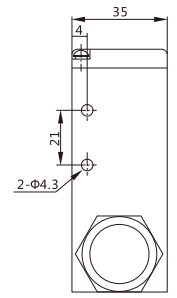

TSV系列手板閥 / TSV Series Hand-pull Valve

外型尺寸圖 / Overall Dimension Drawing (mm)

TSV86522

TSV98322