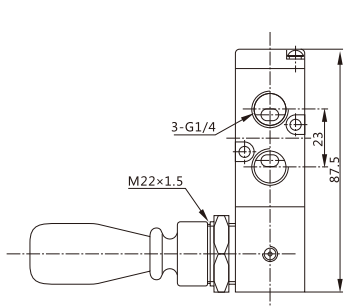

TSV系列手板閥 / TSV Series Hand-pull Valve

外型尺寸圖 / Overall Dimension Drawing (mm)

TSV86522

TSV98322