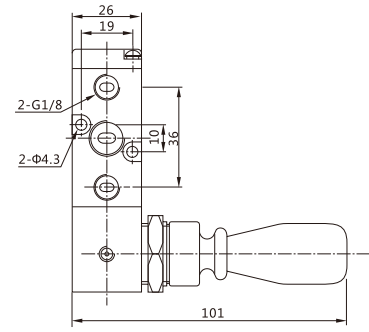

TSV系列手板閥 / TSV Series Hand-pull Valve

外型尺寸圖 / Overall Dimension Drawing (mm)

TSV86522

TSV98322