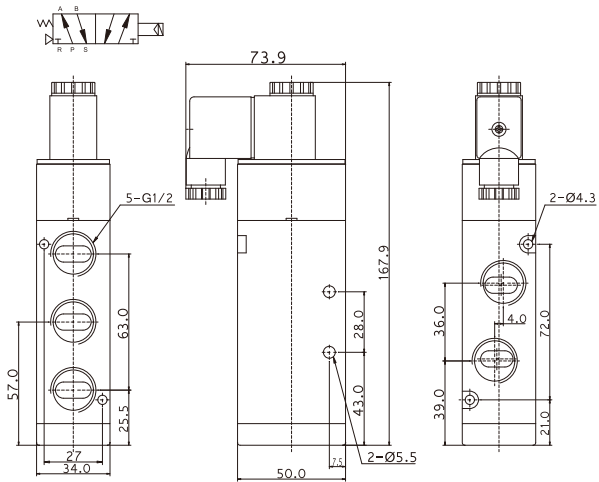

# BV系列電磁閥 / BV Series Solenoid Valve

## 外型尺寸圖 / Overall Dimension Drawing (mm)

**BV410-15**

**BV420-15**  
**BV430-15**

**BV410-15**

**BV420-15**