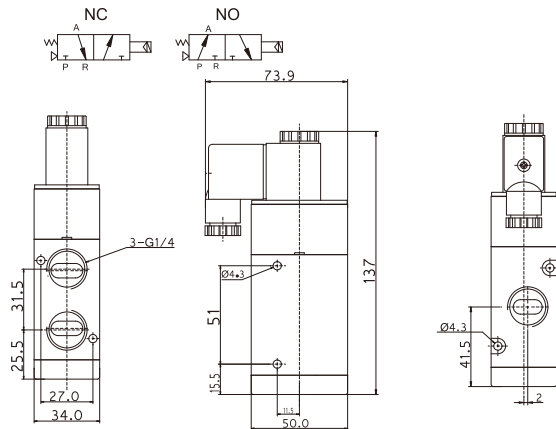

# BV系列電磁閥 / BV Series Solenoid Valve

## 外型尺寸圖 / Overall Dimension Drawing (mm)

**BV410-15**

**BV420-15**  
**BV430-15**

**BV410-15**

**BV420-15**