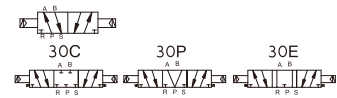

# BV系列電磁閥 / BV Series Solenoid Valve

## 外型尺寸圖 / Overall Dimension Drawing (mm)

**BV410-15**

**BV420-15**  
**BV430-15**

**BV410-15**

**BV420-15**