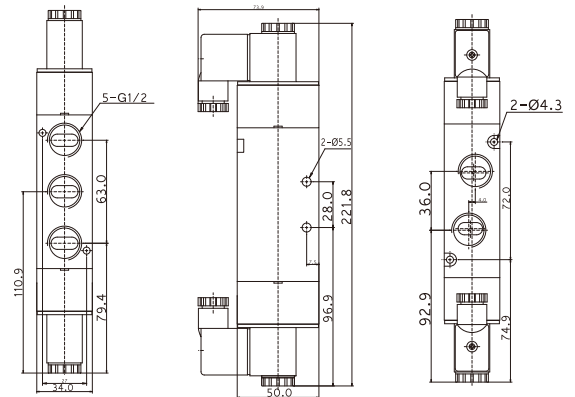

# BV系列電磁閥 / BV Series Solenoid Valve

## 外型尺寸圖 / Overall Dimension Drawing (mm)

**BV410-15**

**BV420-15**  
**BV430-15**

**BV410-15**

**BV420-15**